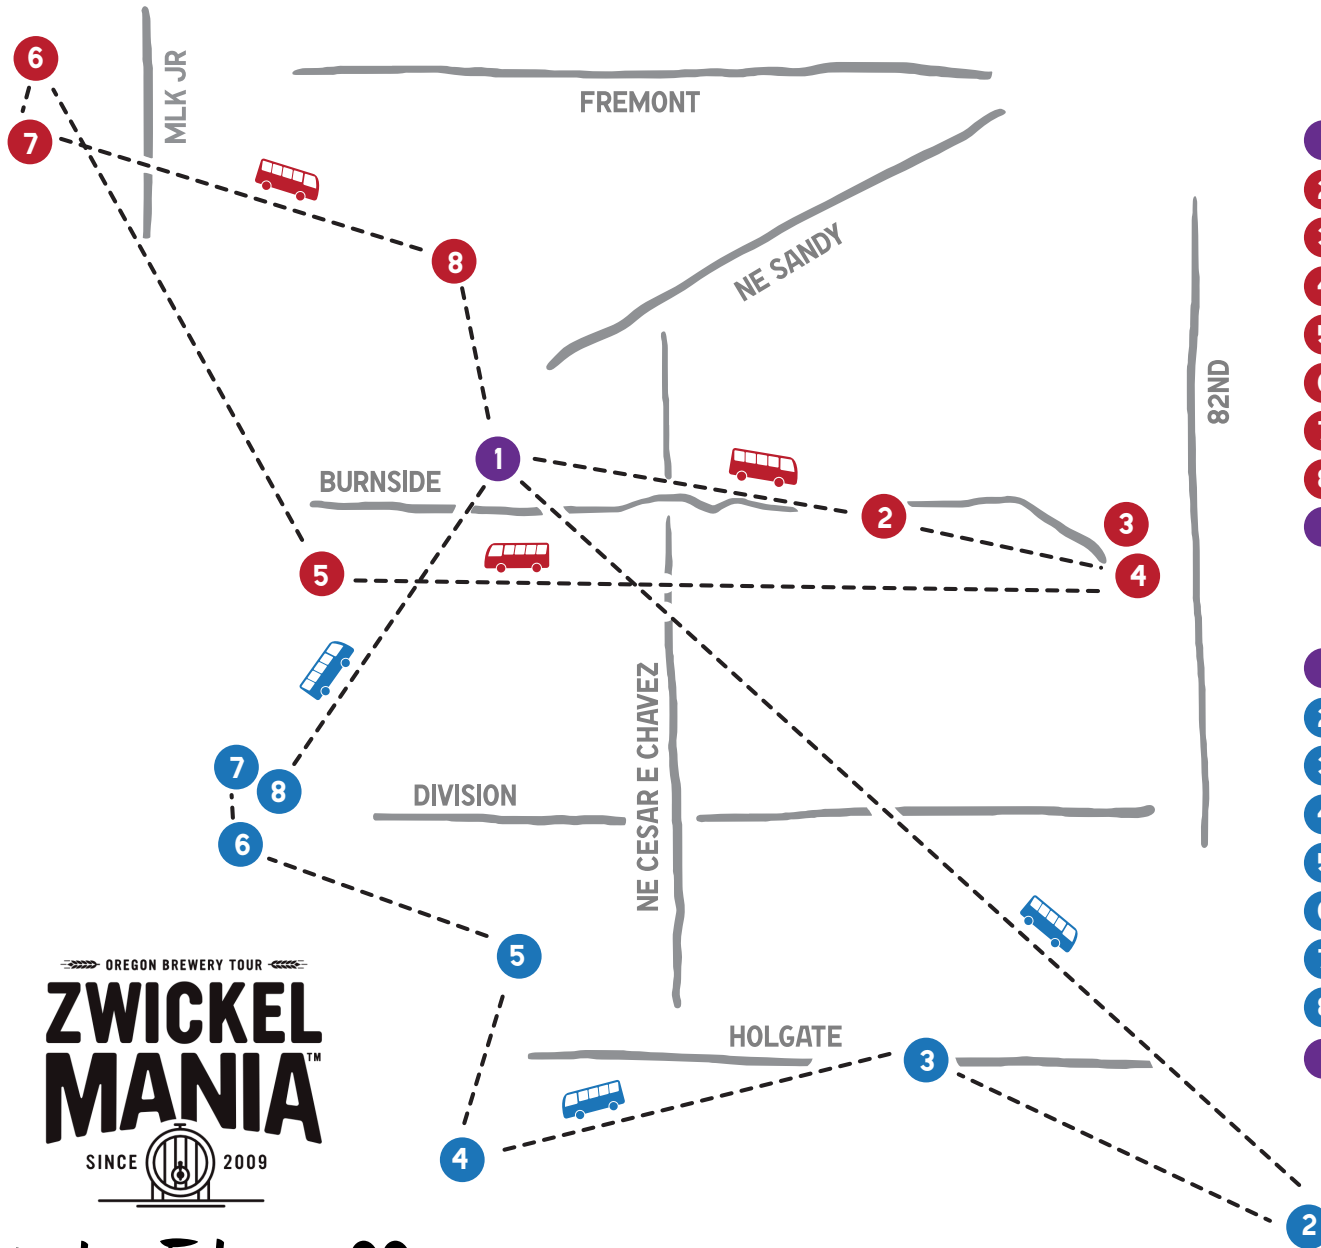

# Zwickelmania 2025 Shuttle Map

Busses departing every ~30 minutes

## ROUTE 1:

- 1 MIGRATION BREWING
- 2 LEIKAM BREWING
- 3 THRESHOLD BREWING & BLENDING
- 4 MONTAVILLA BREWORKS
- 5 GRAND FIR BREWING
- 6 STORMBREAKER BREWING
- 7 VON EBERT BREWING
- 8 STEEPLJACK BREWING
- 1 MIGRATION BREWING

## ROUTE 2:

- 1 MIGRATION BREWING
- 2 ZOIGLHAUS BREWING CO.
- 3 ASSEMBLY BREWING
- 4 GIGANTIC BREWING
- 5 HOPWORKS BREWERY
- 6 CRUX FERMENTATION PROJECT
- 7 GROUND BREAKER BREWING
- 8 BAERLIC BREWING
- 1 MIGRATION BREWING

Saturday, February 22